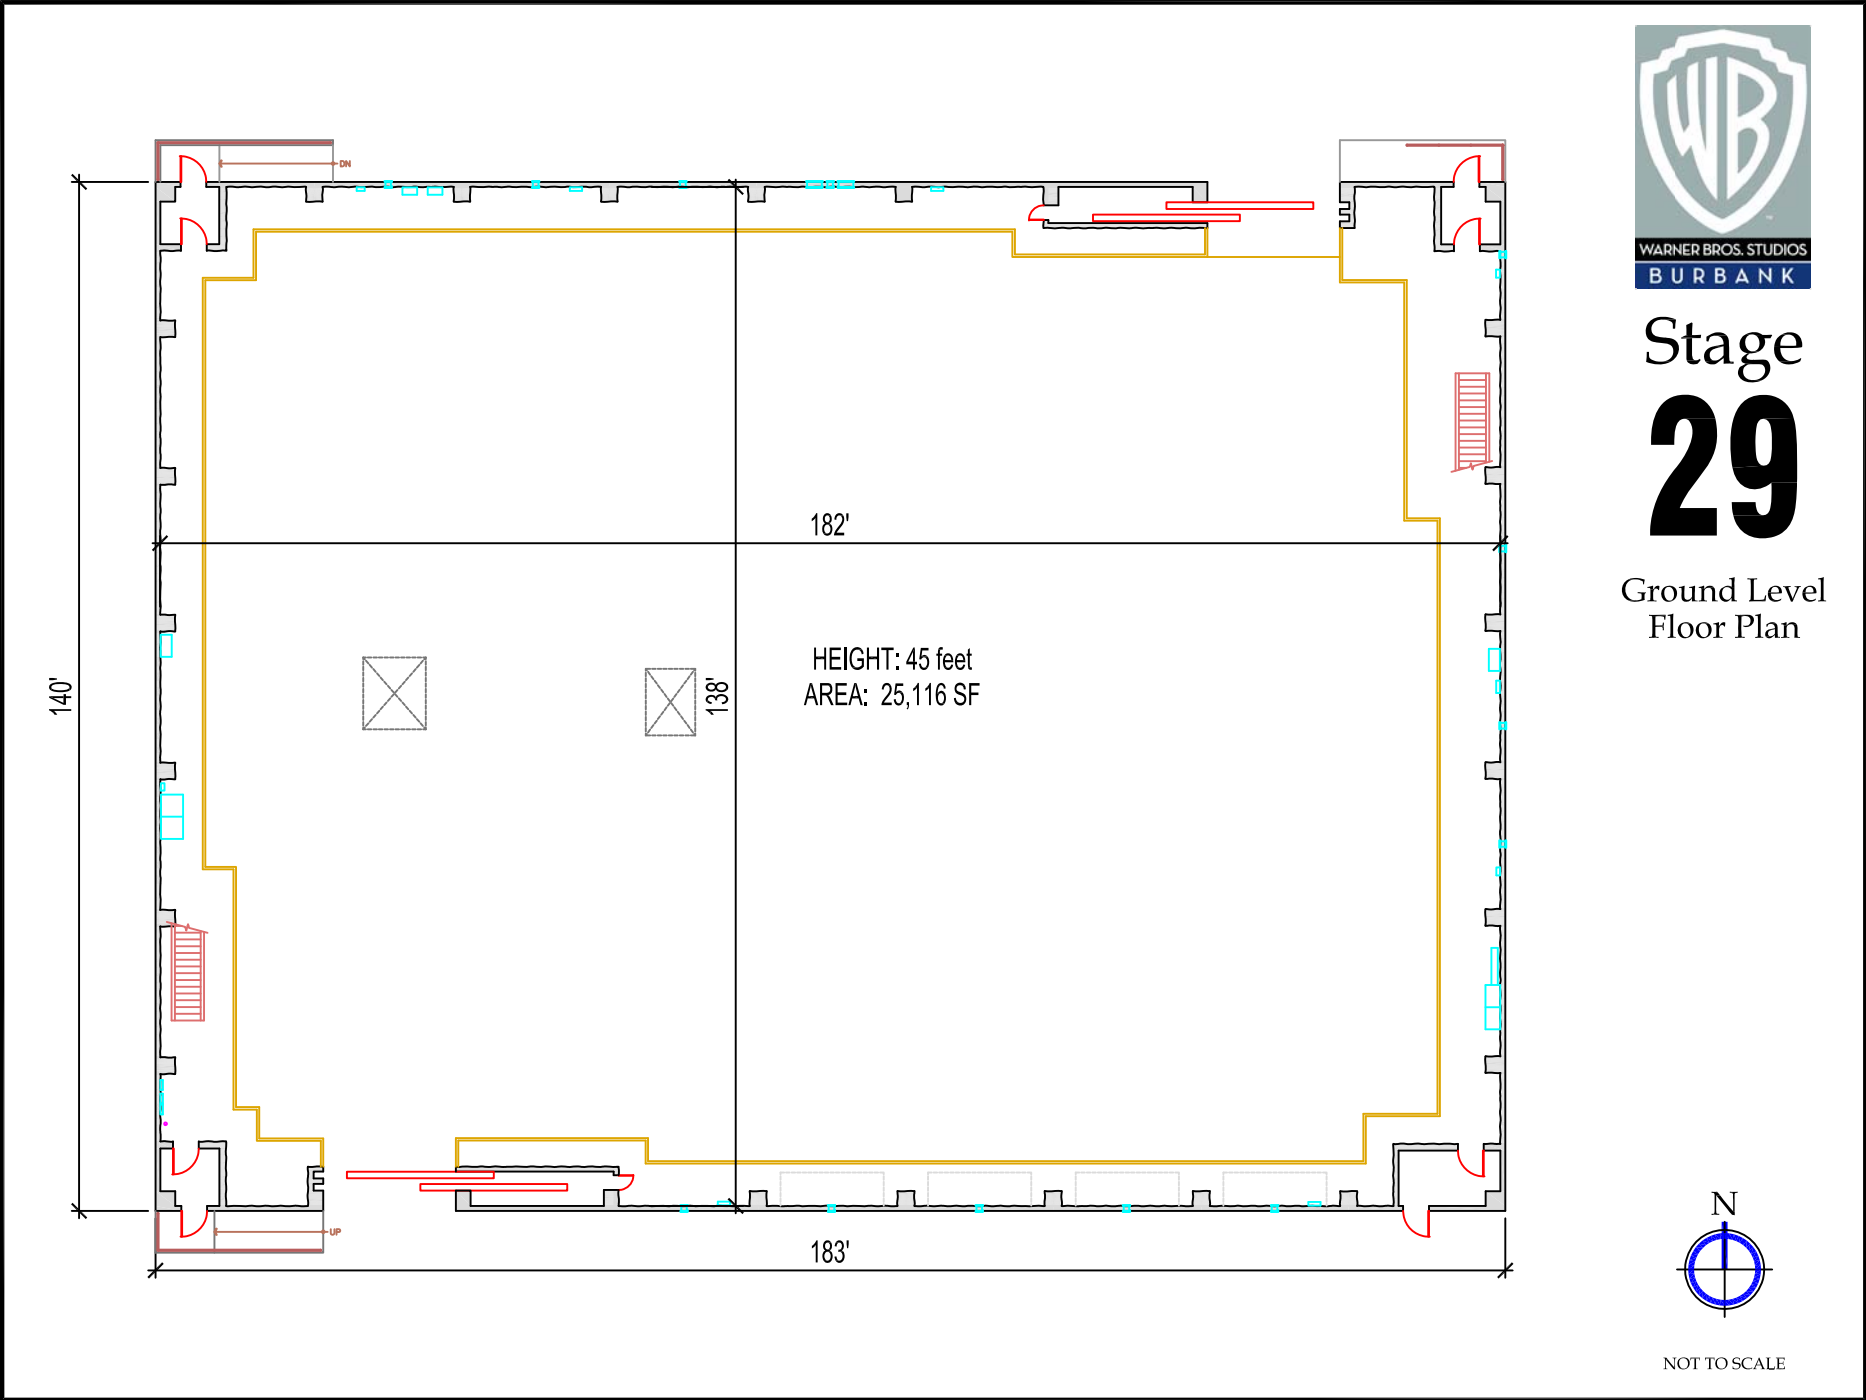

WARNER BROS. STUDIOS
BURBANK

Stage 29

Ground Level
Floor Plan

DATE ISSUED: 29 JAN 2016