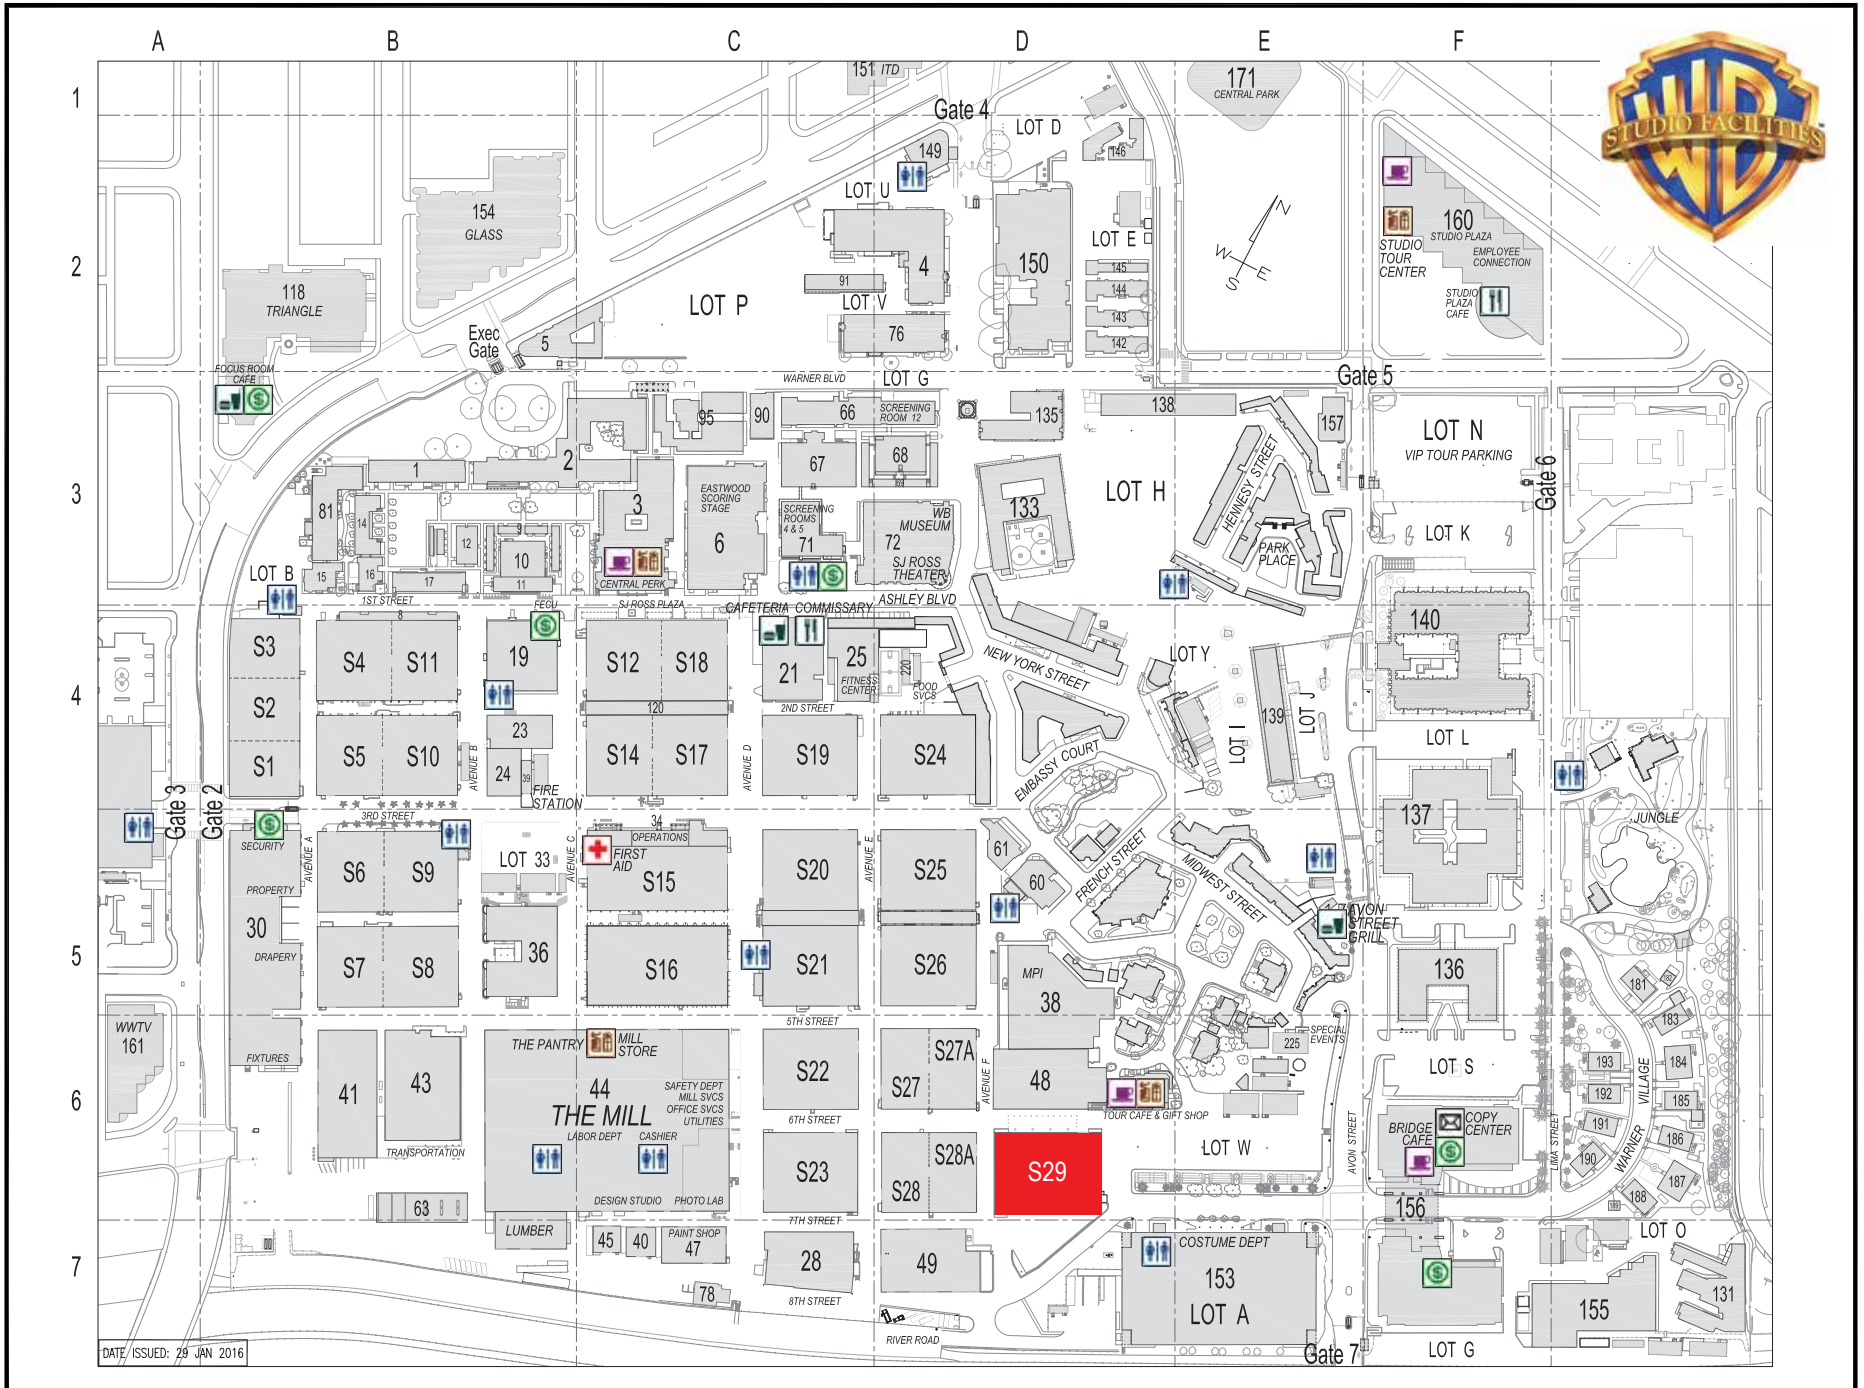

WARNER BROS. STUDIOS
BURBANK

Stage 29

Ground Level
Floor Plan

DATE ISSUED: 29 JAN 2016