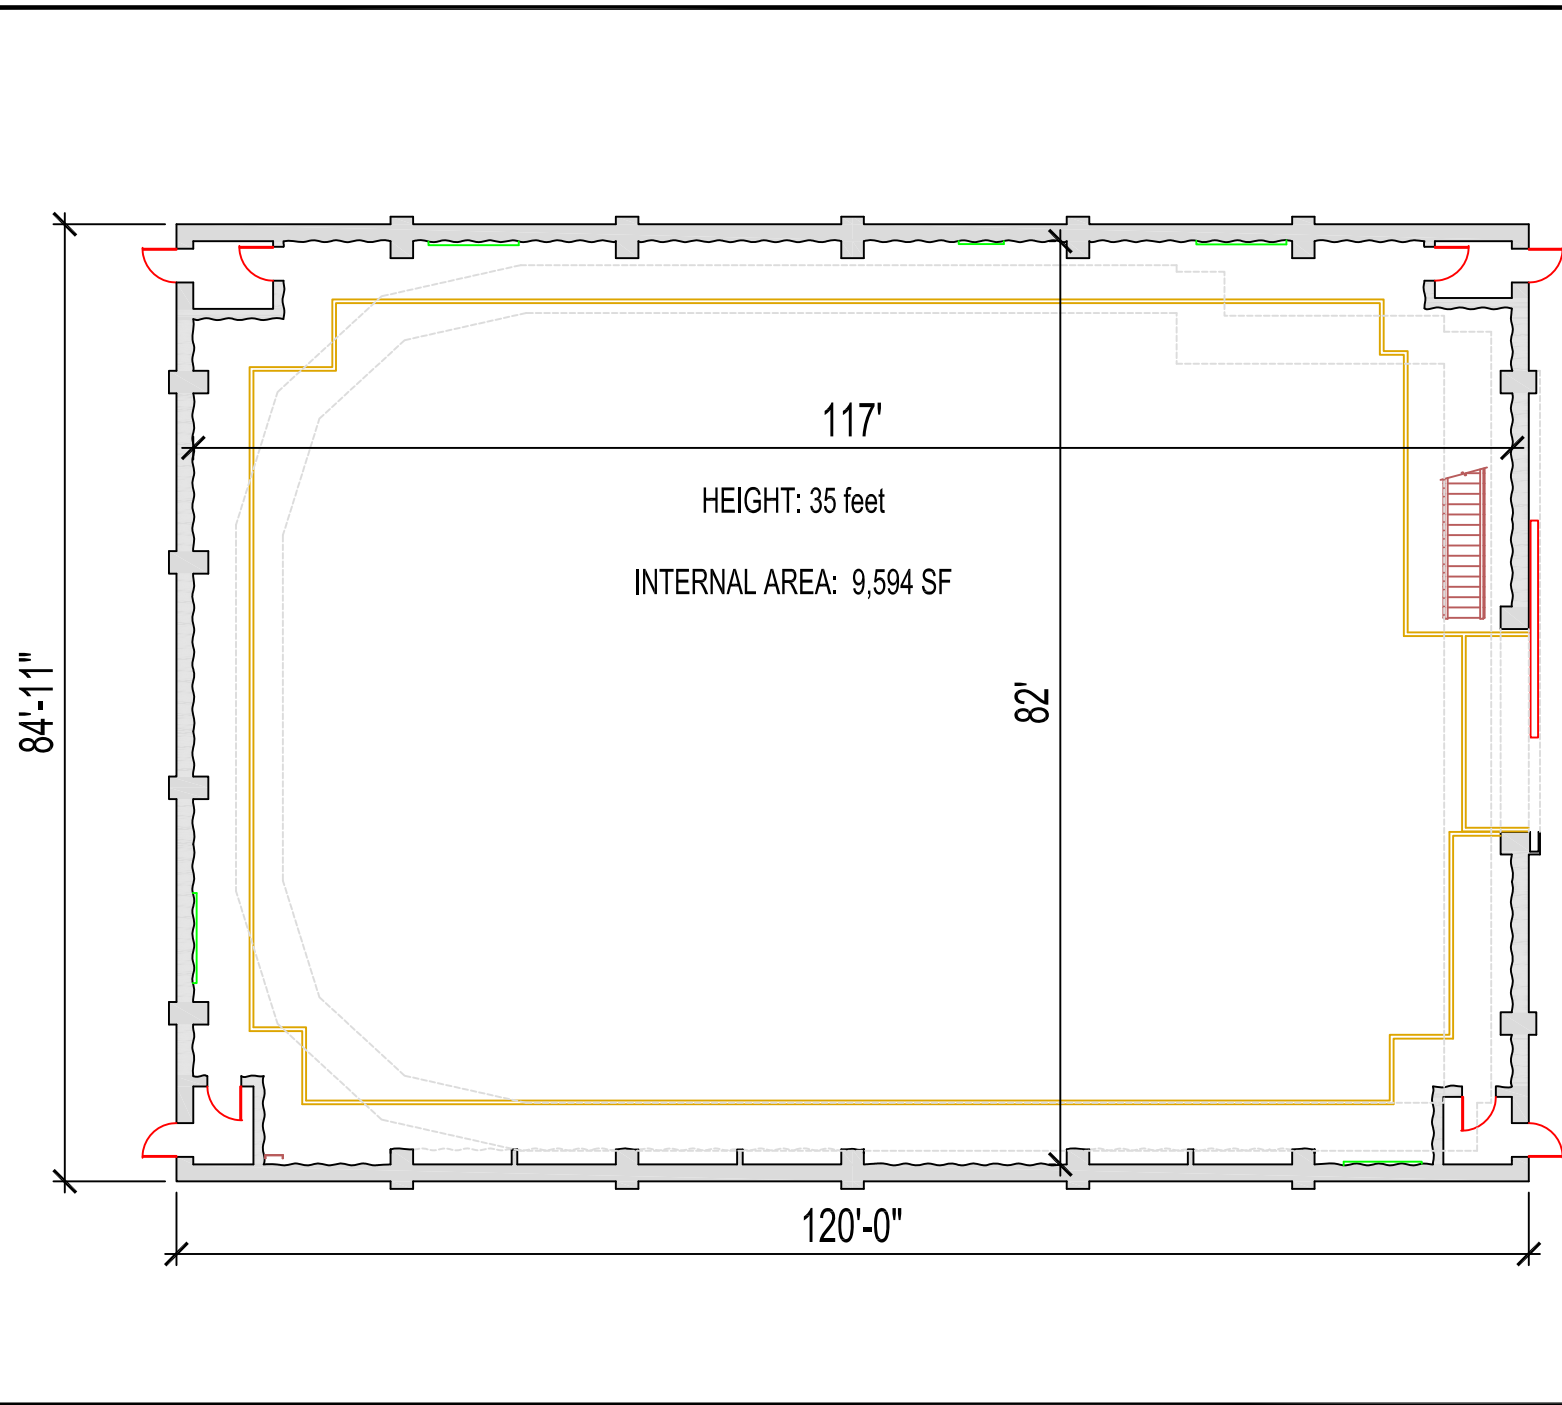

WARNER BROS. STUDIOS
BURBANK

Stage 33

Ground Level
Floor Plan

NOT TO SCALE