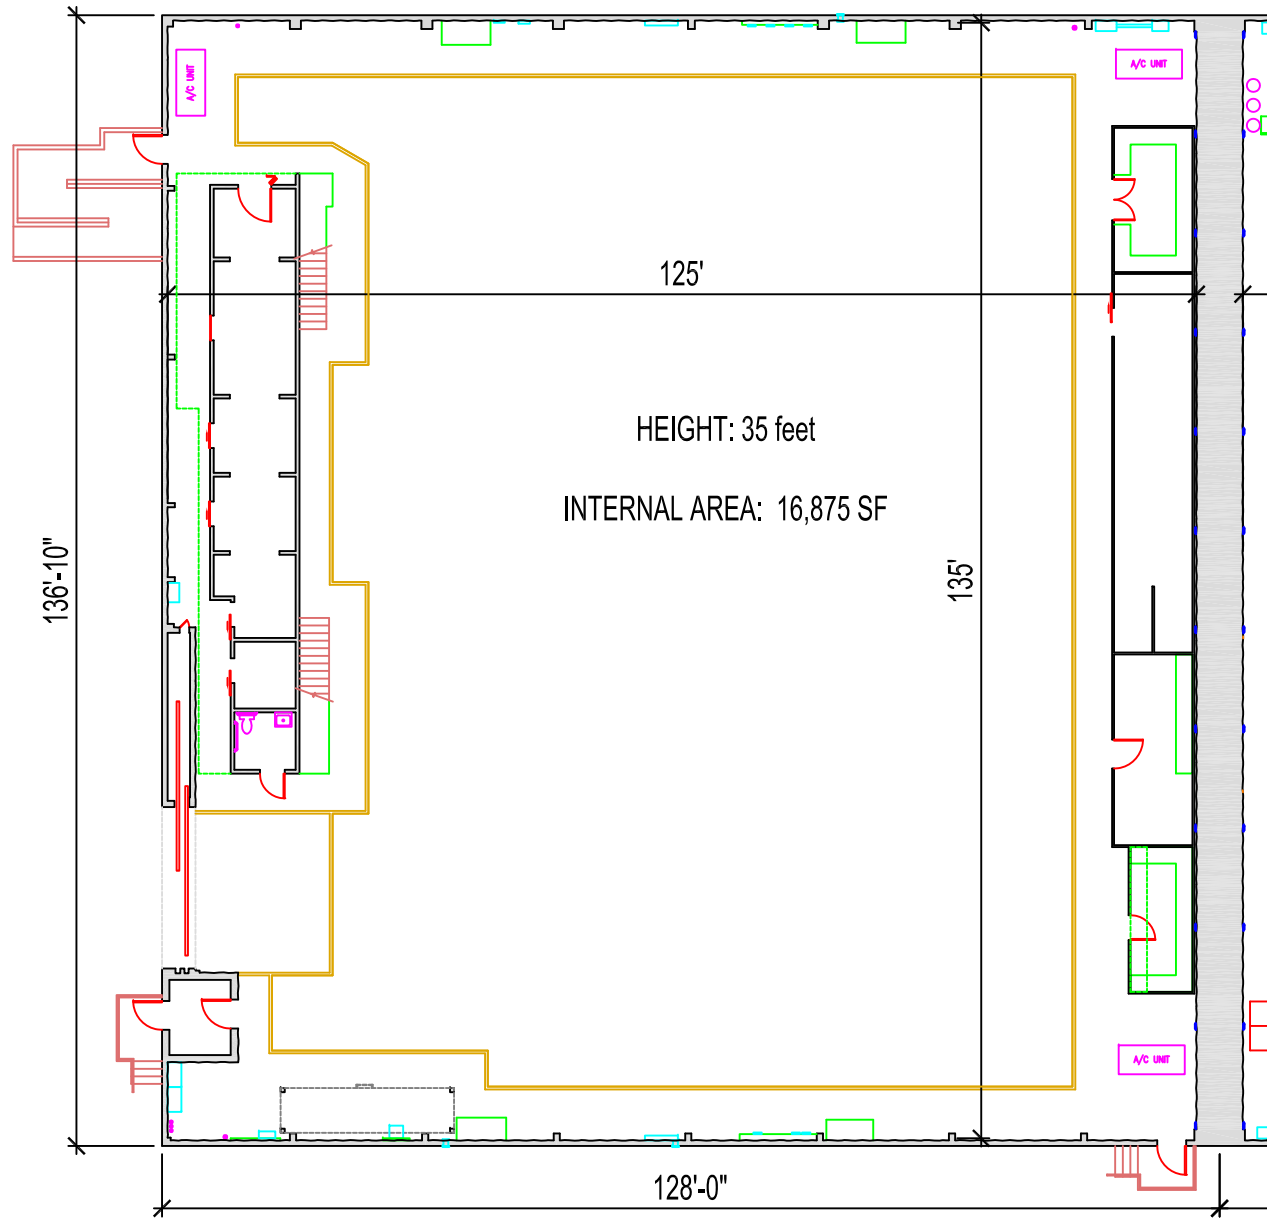

WARNER BROS.
STUDIO OPERATIONS

Stage 12

Ground Level
Floor Plan

NOT TO SCALE