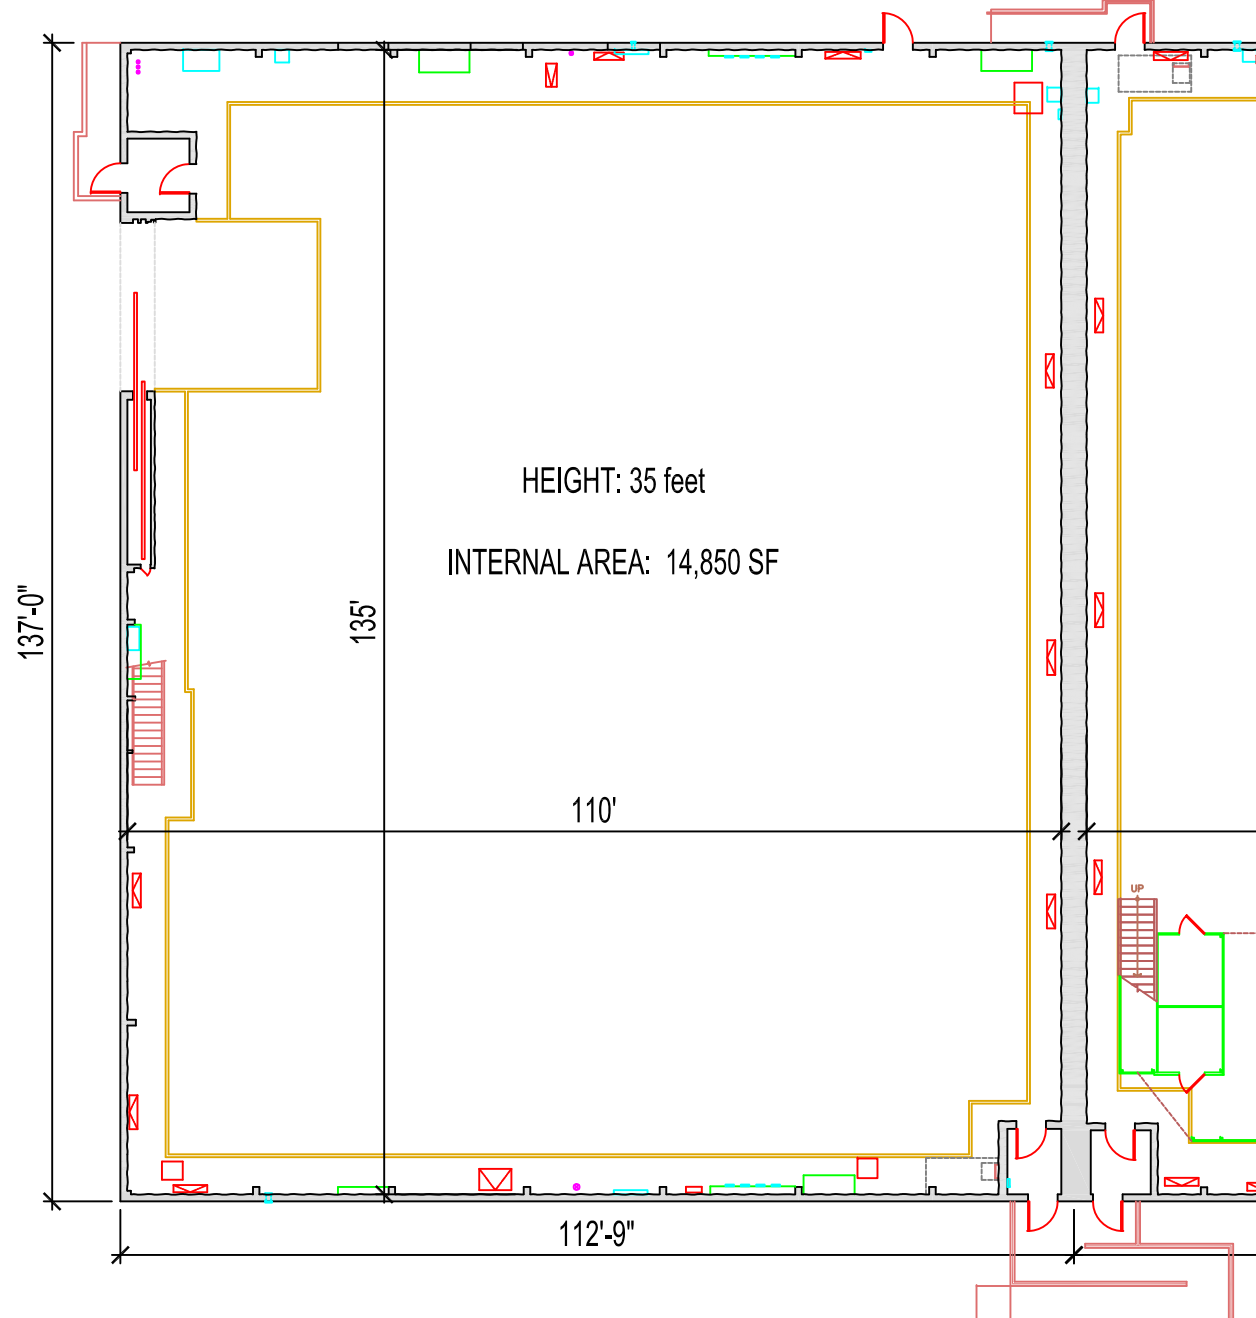

WARNER BROS.
STUDIO OPERATIONS

Stage 14

Ground Level
Floor Plan

NOT TO SCALE