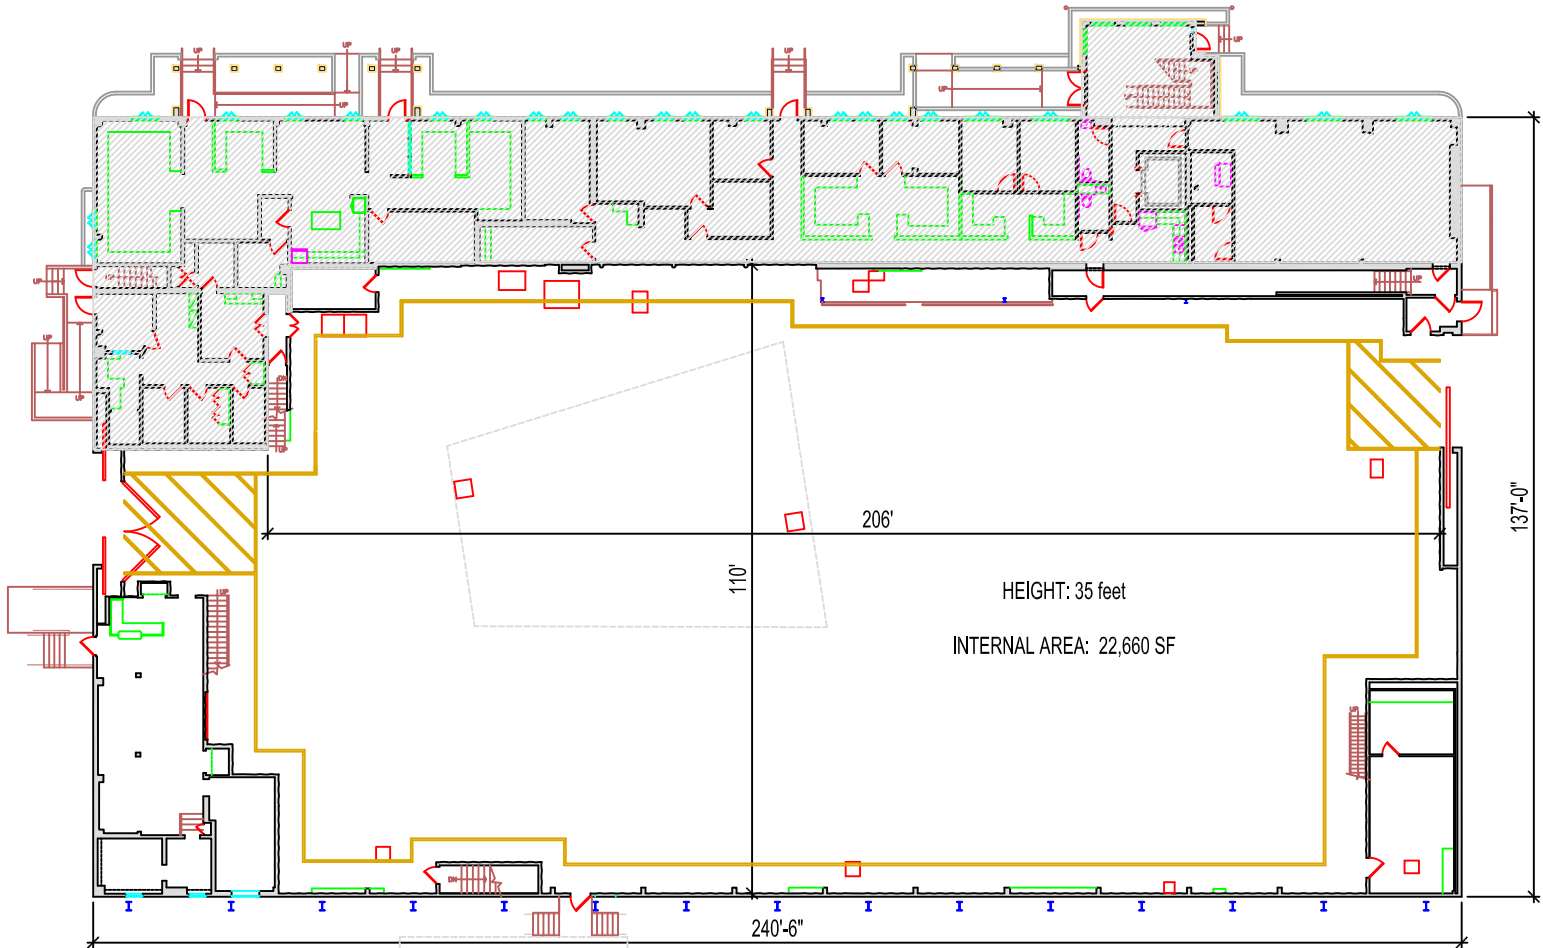

WARNER BROS.
STUDIO OPERATIONS

Stage 15

Ground Level
Floor Plan

ADJACENT BLDG 284
ADJACENT BLDG 37 / STAGE 16

NOT TO SCALE