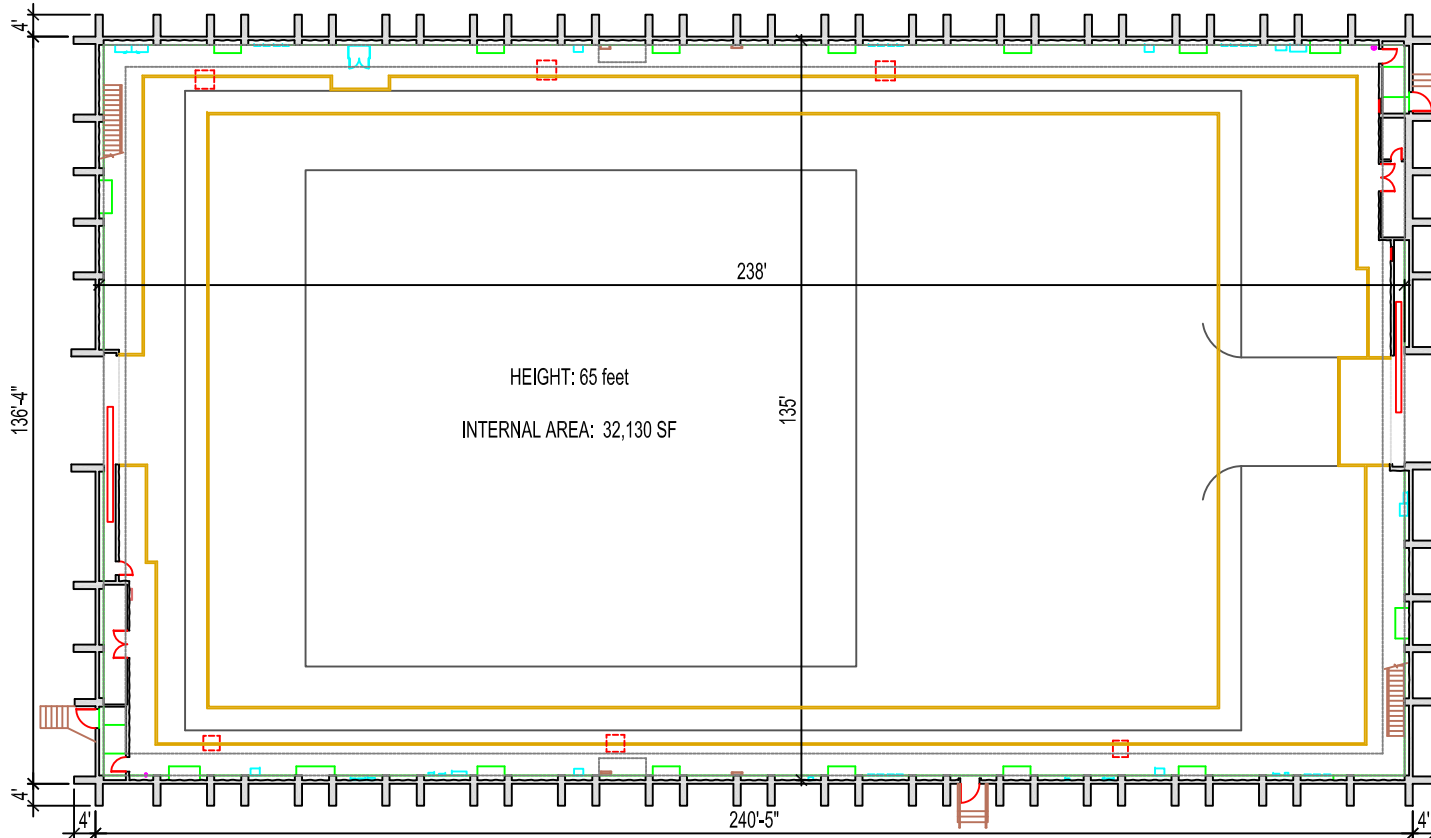

WARNER BROS.
STUDIO OPERATIONS

Stage 16

Ground Level
Floor Plan

NOT TO SCALE