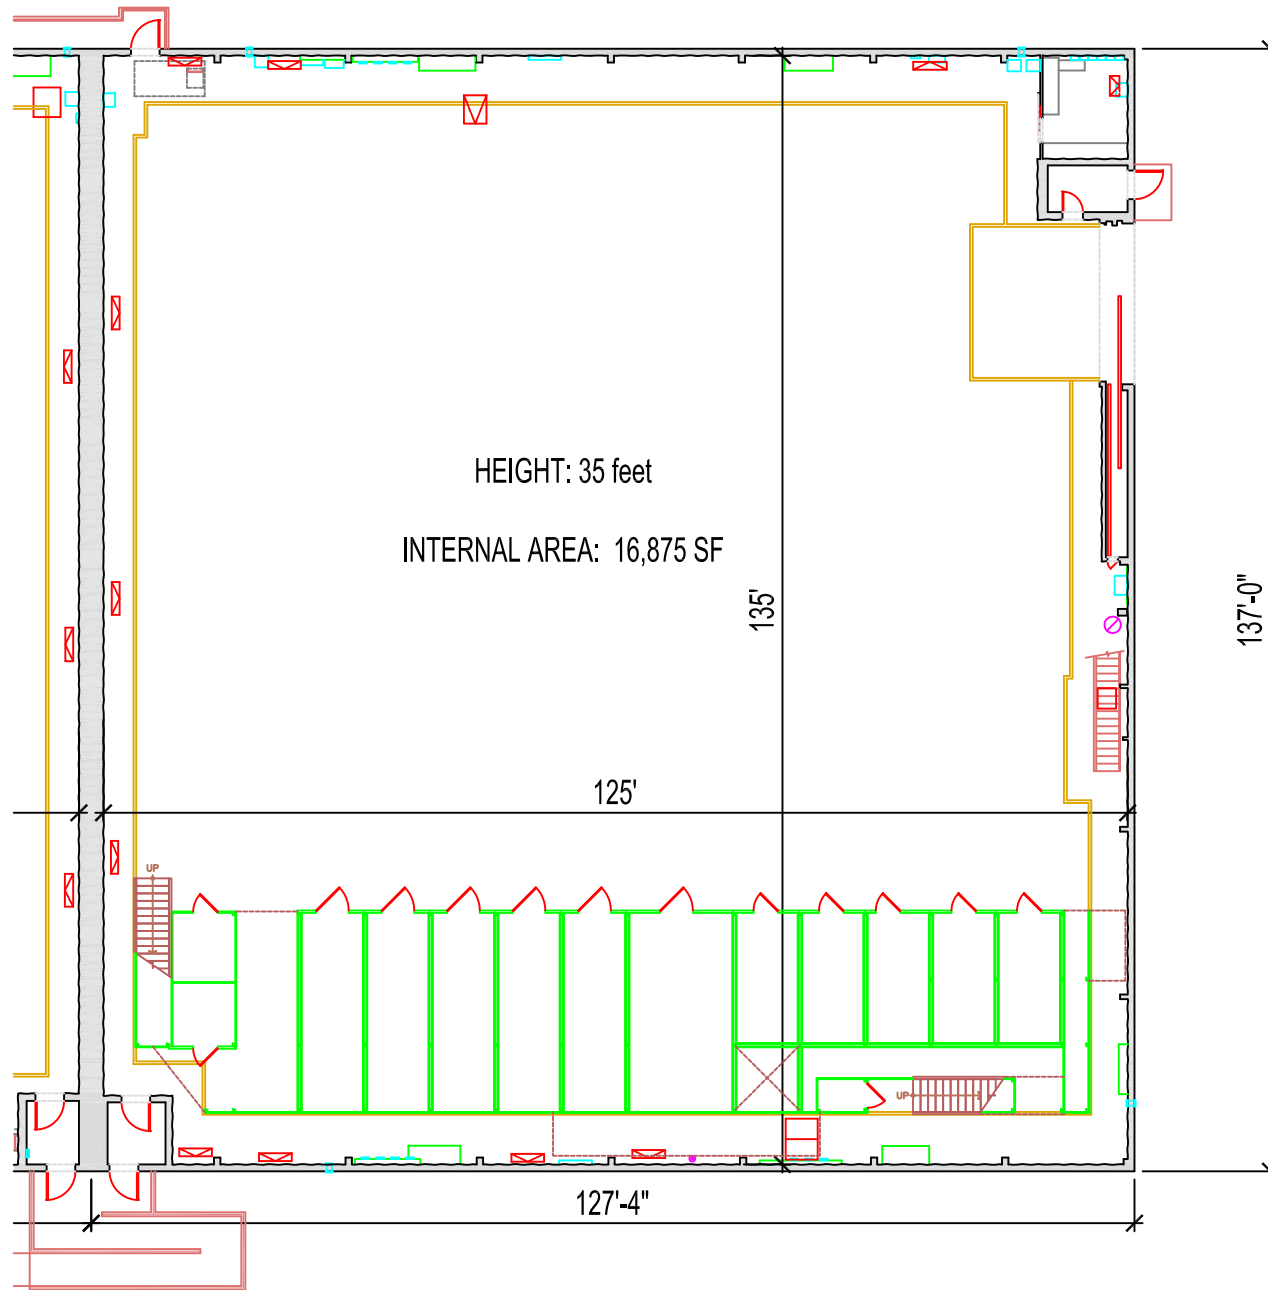

WARNER BROS.
STUDIO OPERATIONS

Stage 17

Ground Level
Floor Plan

NOT TO SCALE