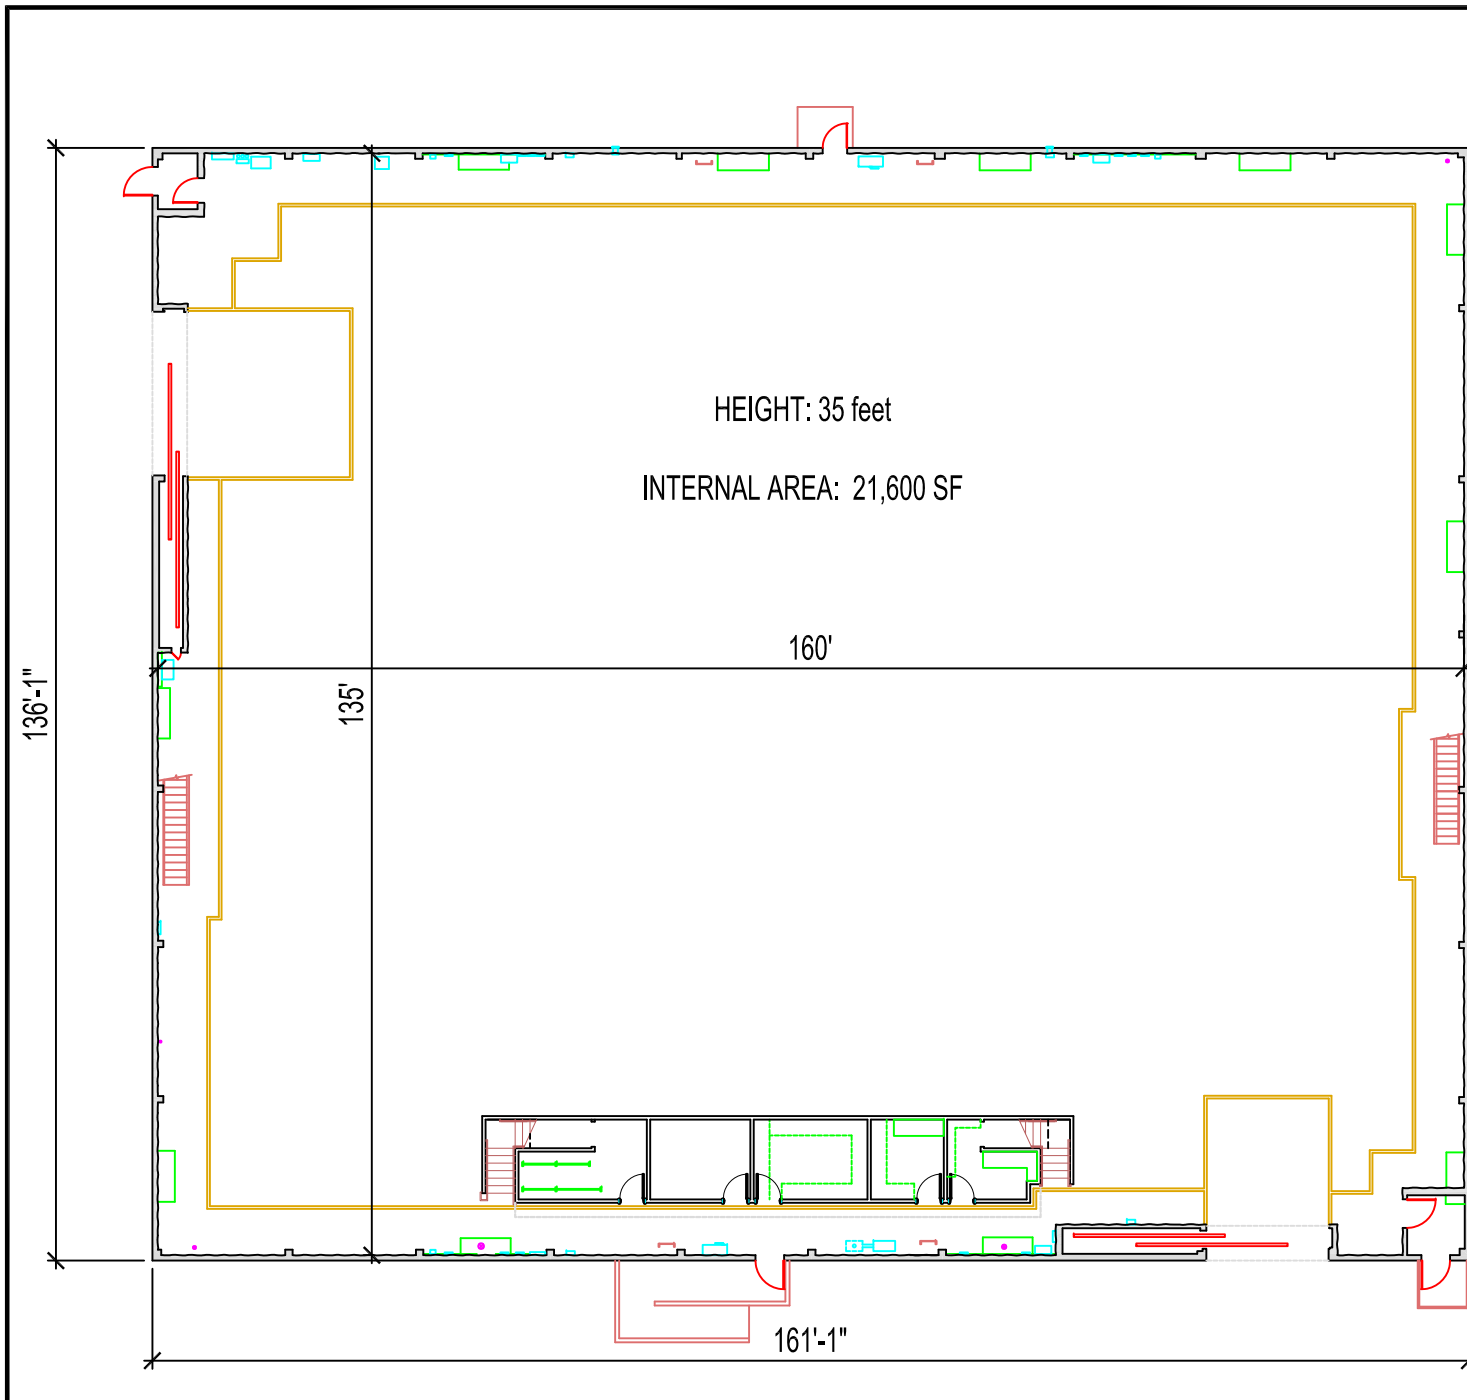

WARNER BROS.
STUDIO OPERATIONS

Stage 21

Ground Level
Floor Plan

NOT TO SCALE