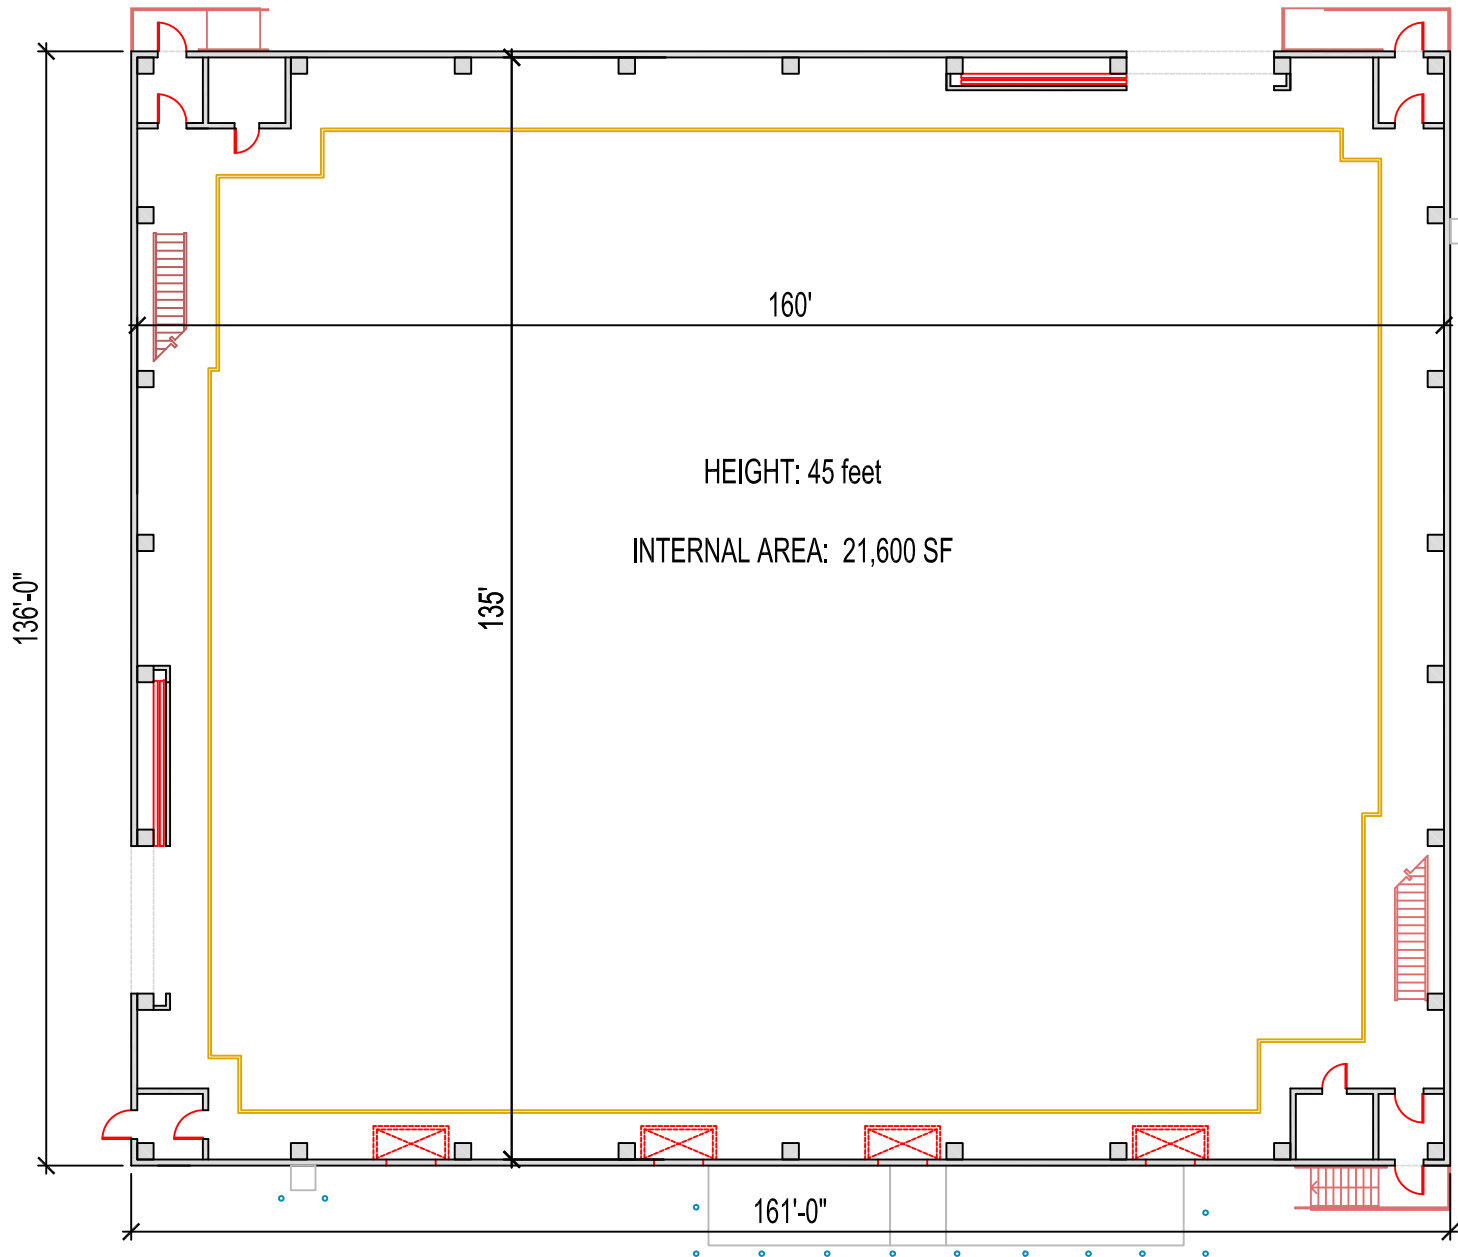

WARNER BROS.
STUDIO OPERATIONS

Stage 23

Ground Level
Floor Plan

NOT TO SCALE