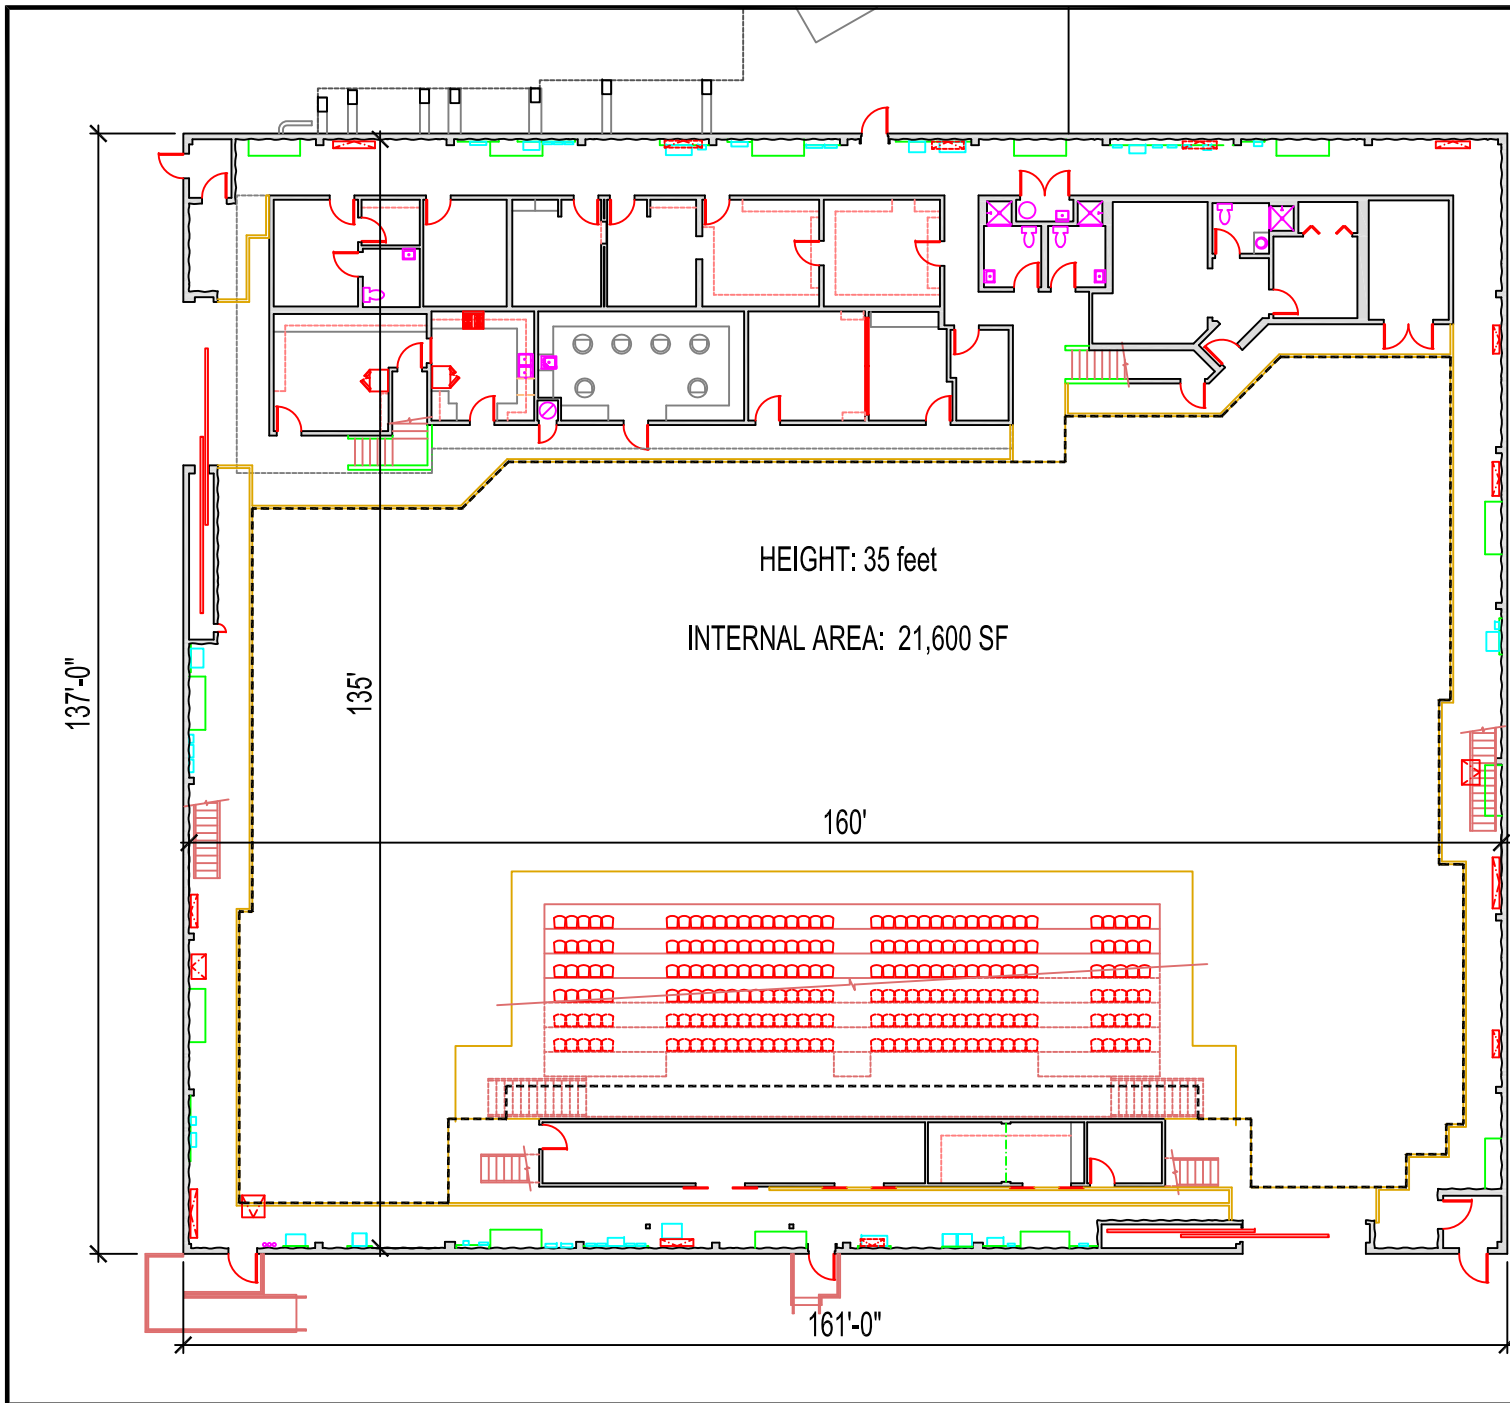

WARNER BROS.
STUDIO OPERATIONS

Stage 24

Ground Level
Floor Plan

NOT TO SCALE