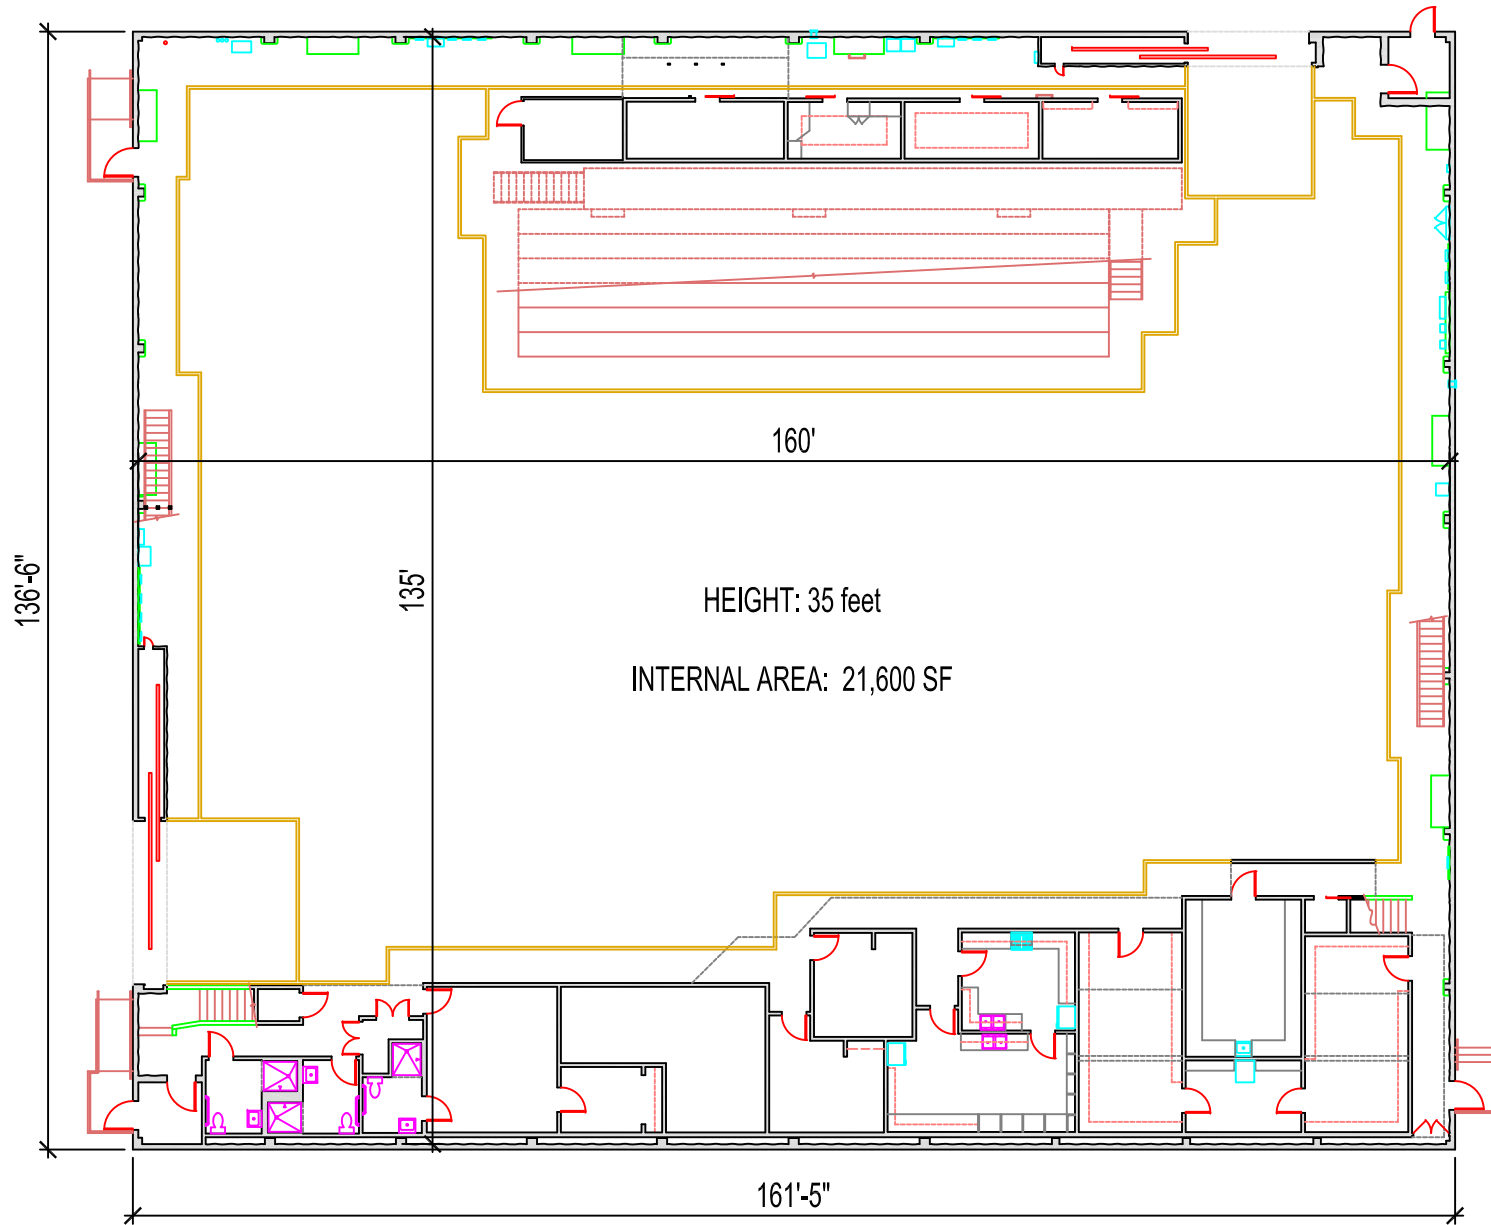

WARNER BROS.  
STUDIO OPERATIONS

# Stage 25

Ground Level  
Floor Plan

NOT TO SCALE