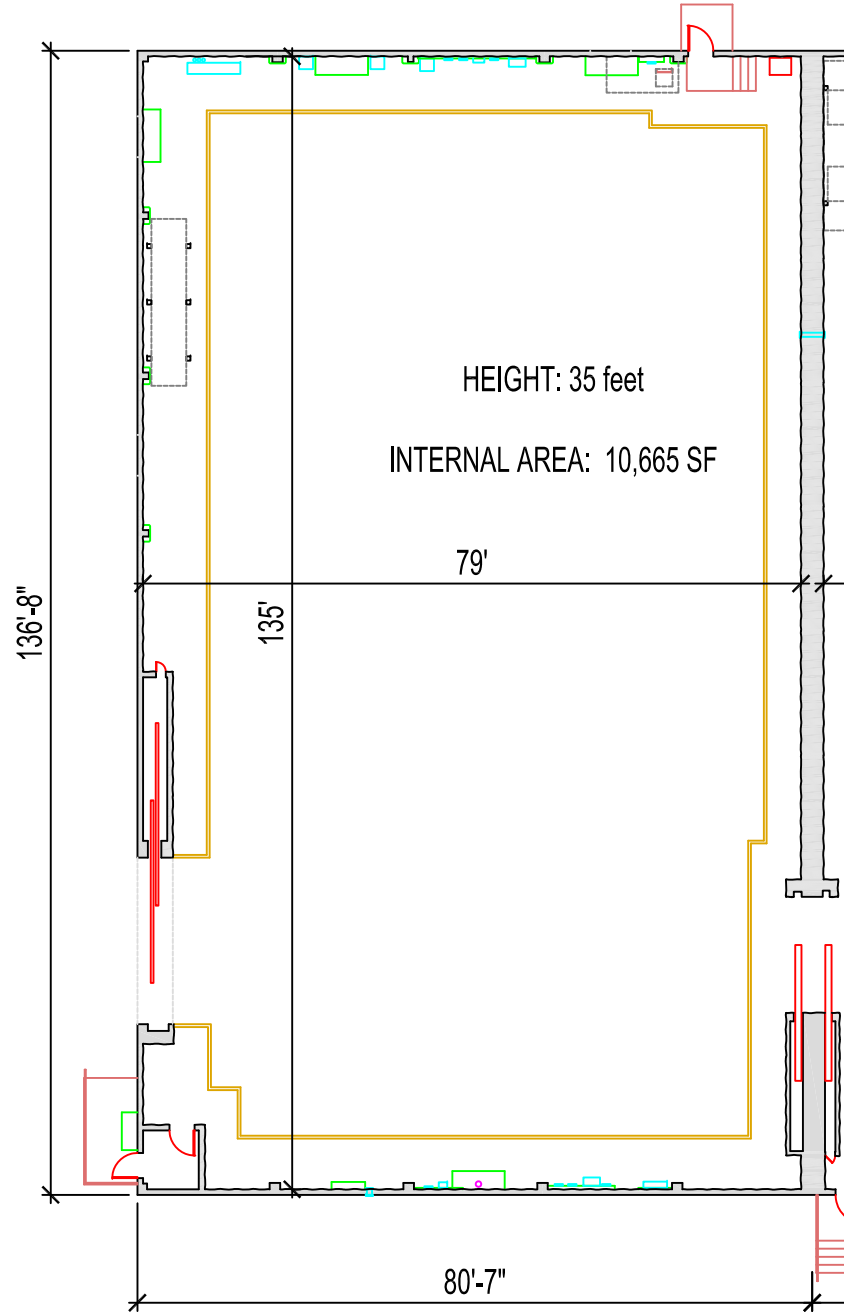

WARNER BROS.
STUDIO OPERATIONS

Stage 28

Ground Level
Floor Plan

NOT TO SCALE