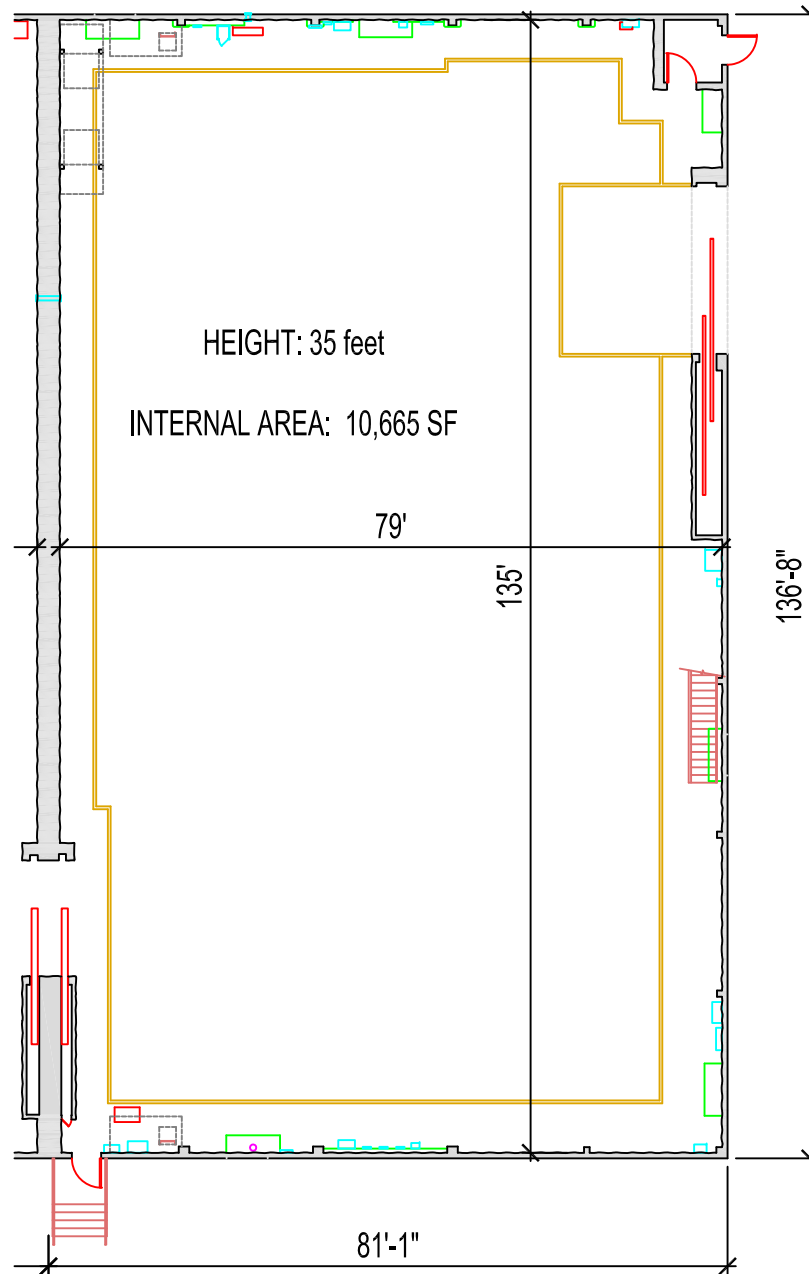

WARNER BROS.
STUDIO OPERATIONS

Stage 28A

Ground Level
Floor Plan

NOT TO SCALE