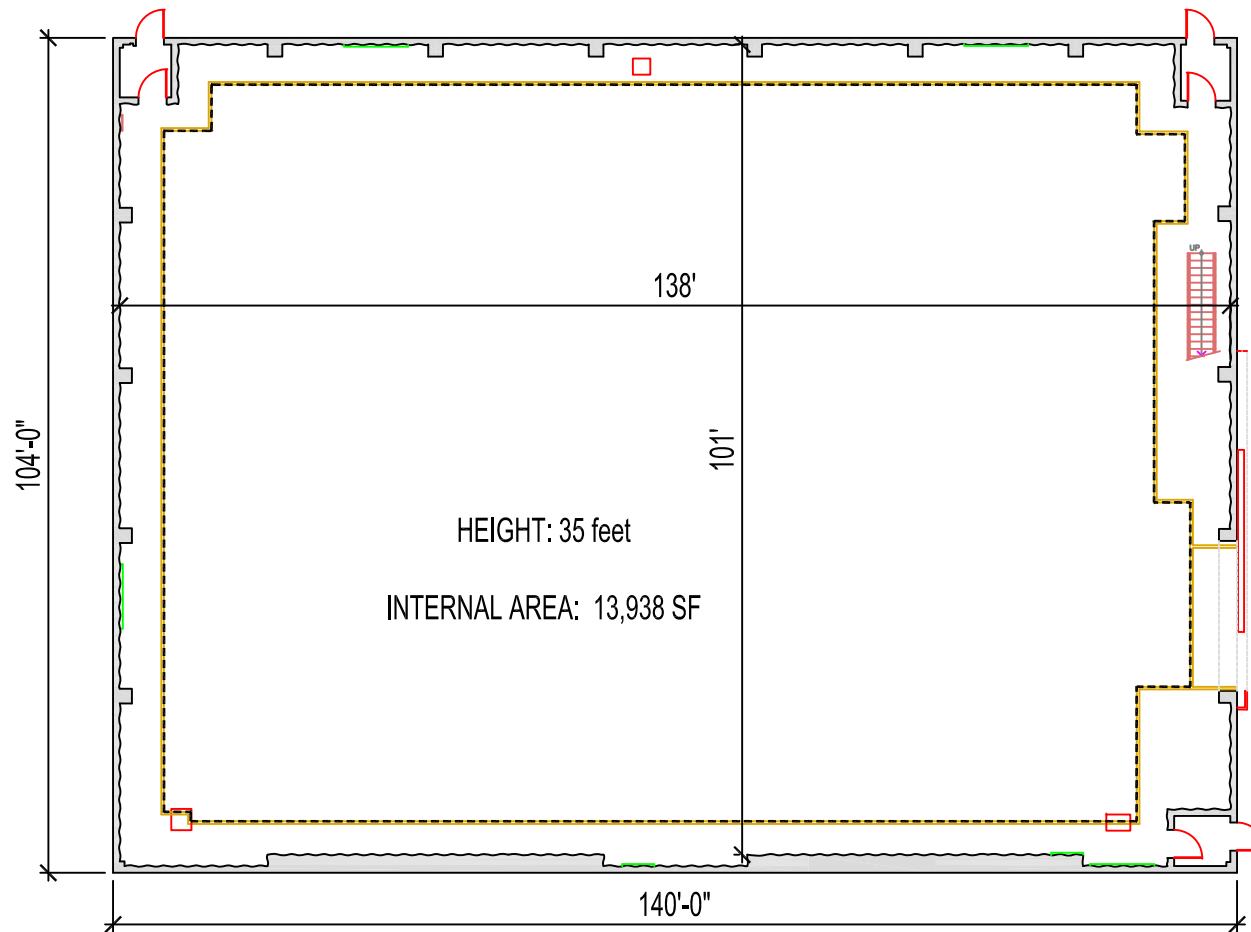

WARNER BROS.
STUDIO OPERATIONS

Stage 31R

Ground Level
Floor Plan

NOT TO SCALE