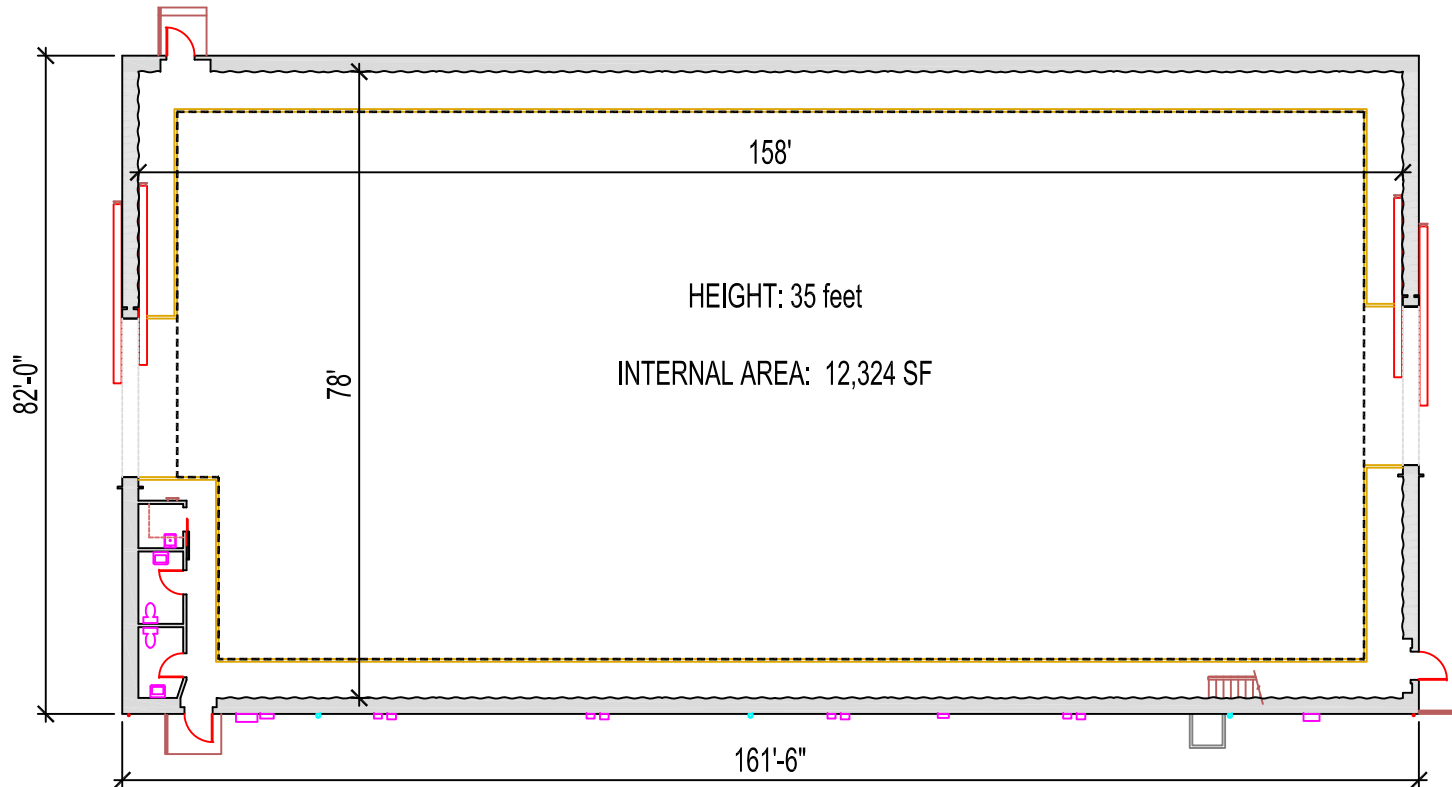

WARNER BROS.
STUDIO OPERATIONS

Stage 32R

Ground Level
Floor Plan

NOT TO SCALE