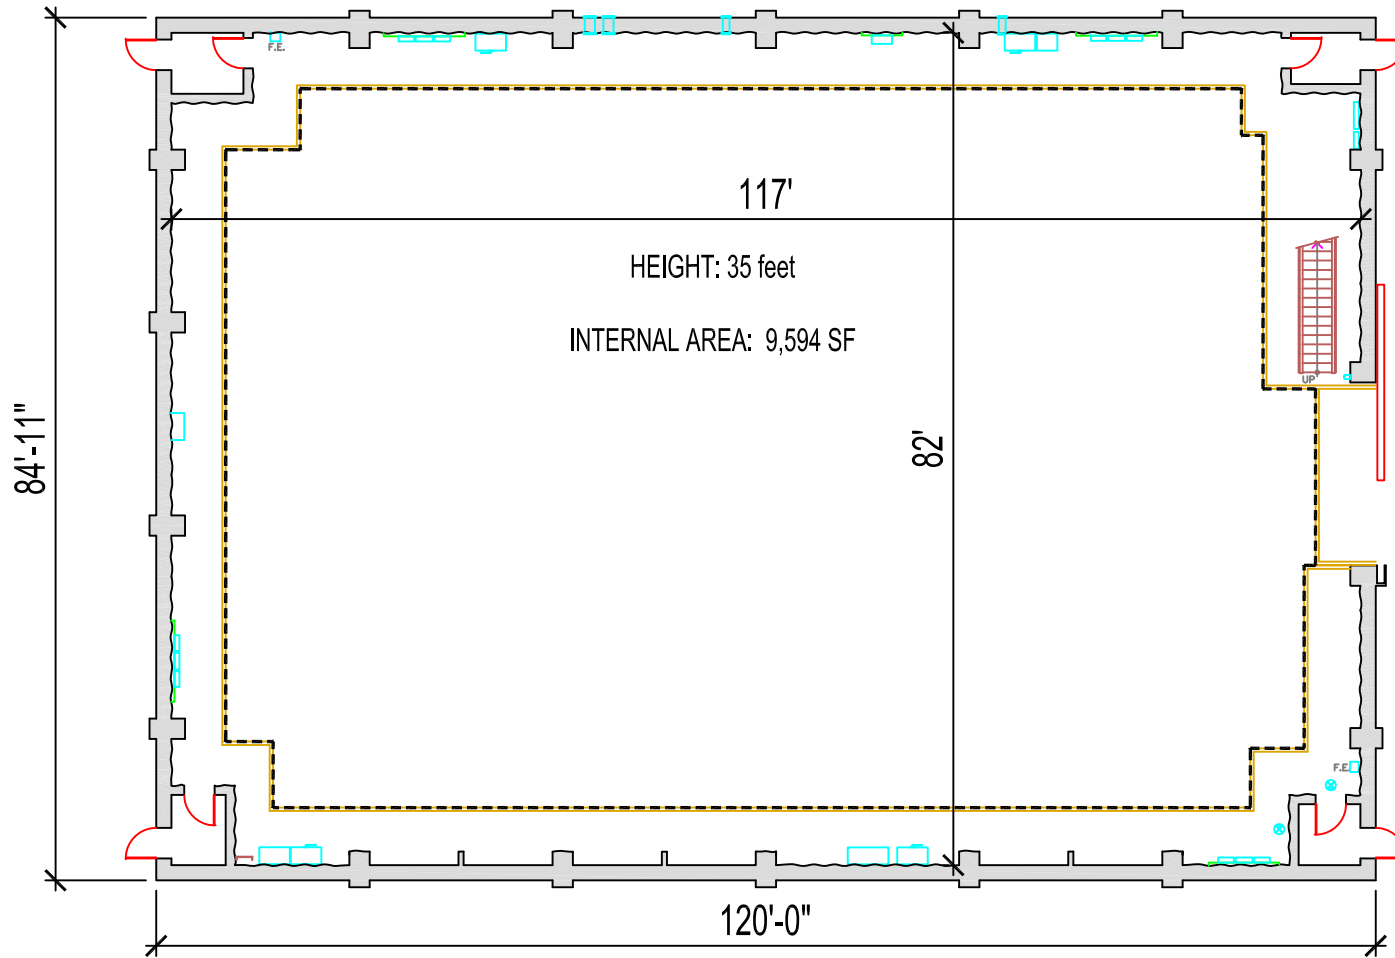

WARNER BROS.
STUDIO OPERATIONS

Stage 33R

Ground Level
Floor Plan

NOT TO SCALE