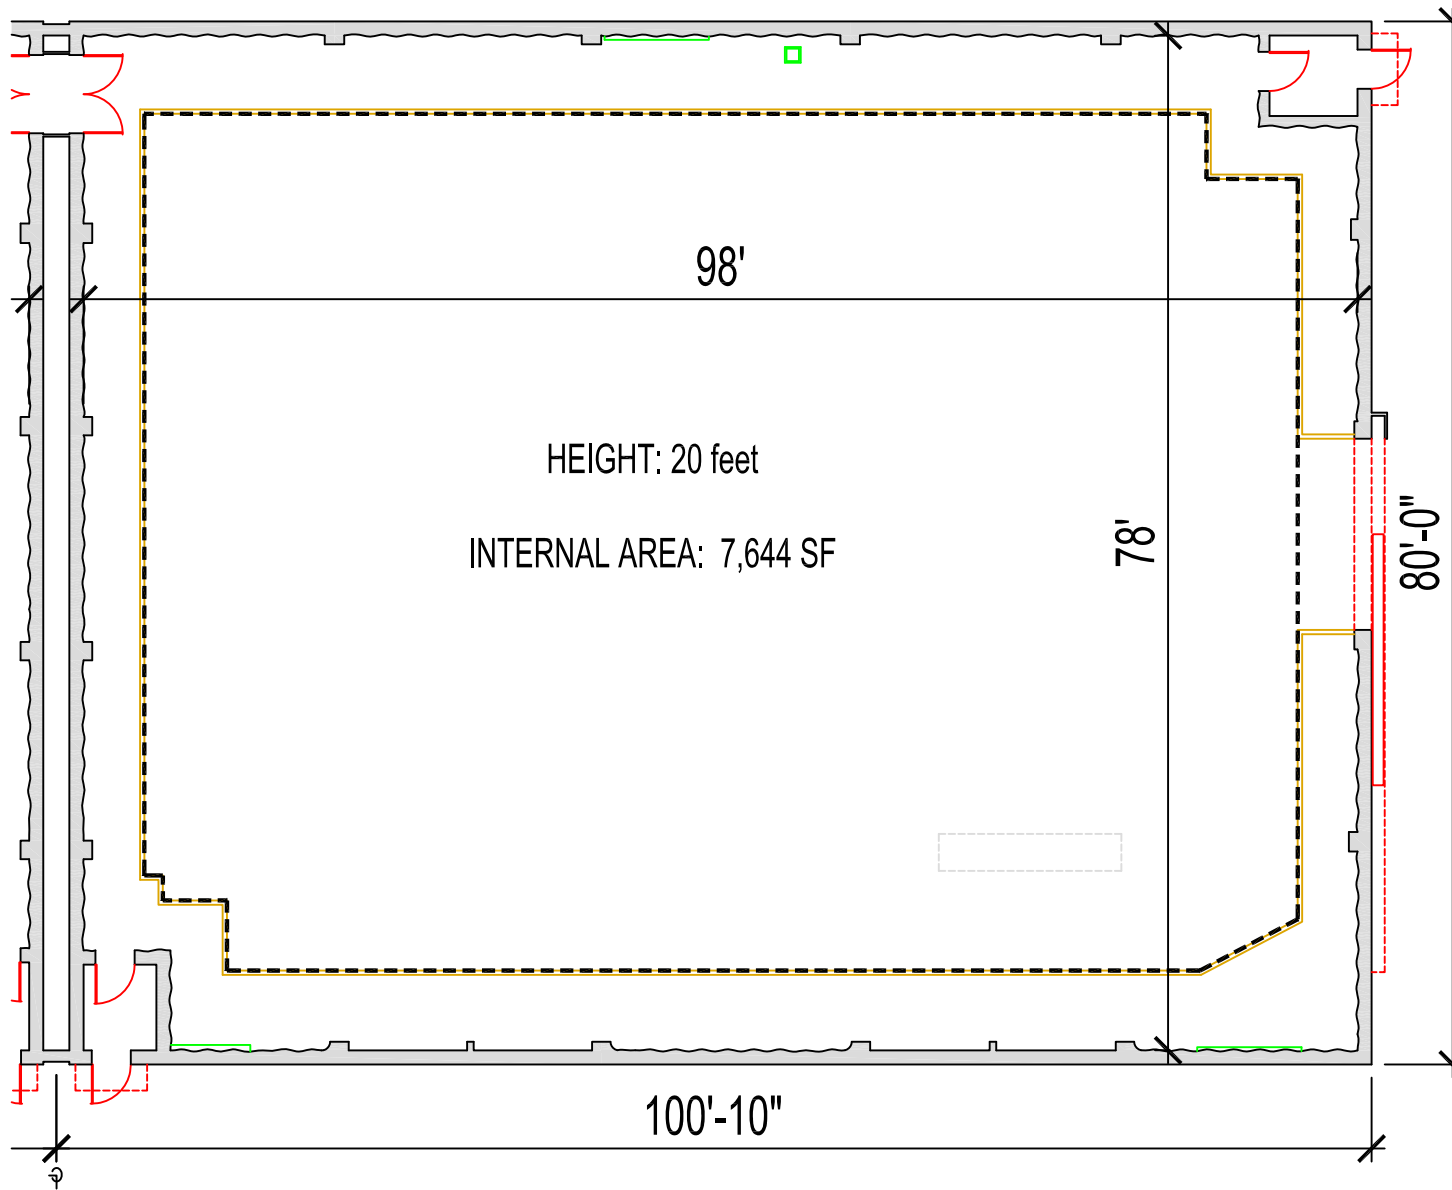

WARNER BROS.
STUDIO OPERATIONS

Stage 35R

Ground Level
Floor Plan

NOT TO SCALE