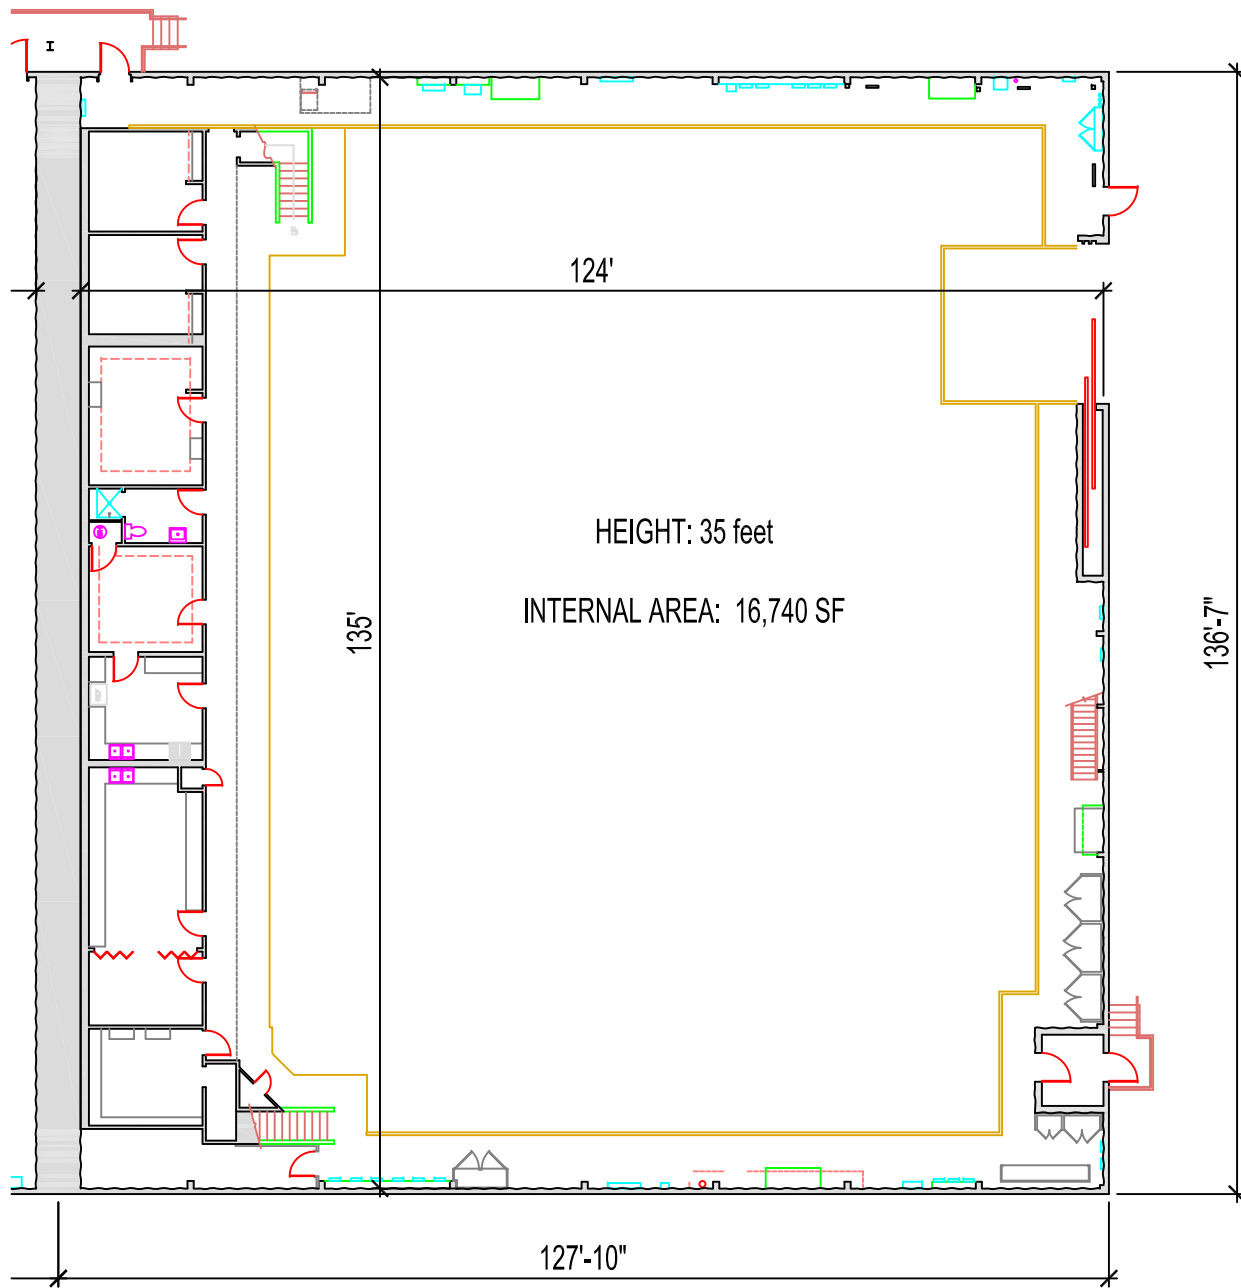

WARNER BROS.  
STUDIO OPERATIONS

Stage

8

Ground Level  
Floor Plan

NOT TO SCALE